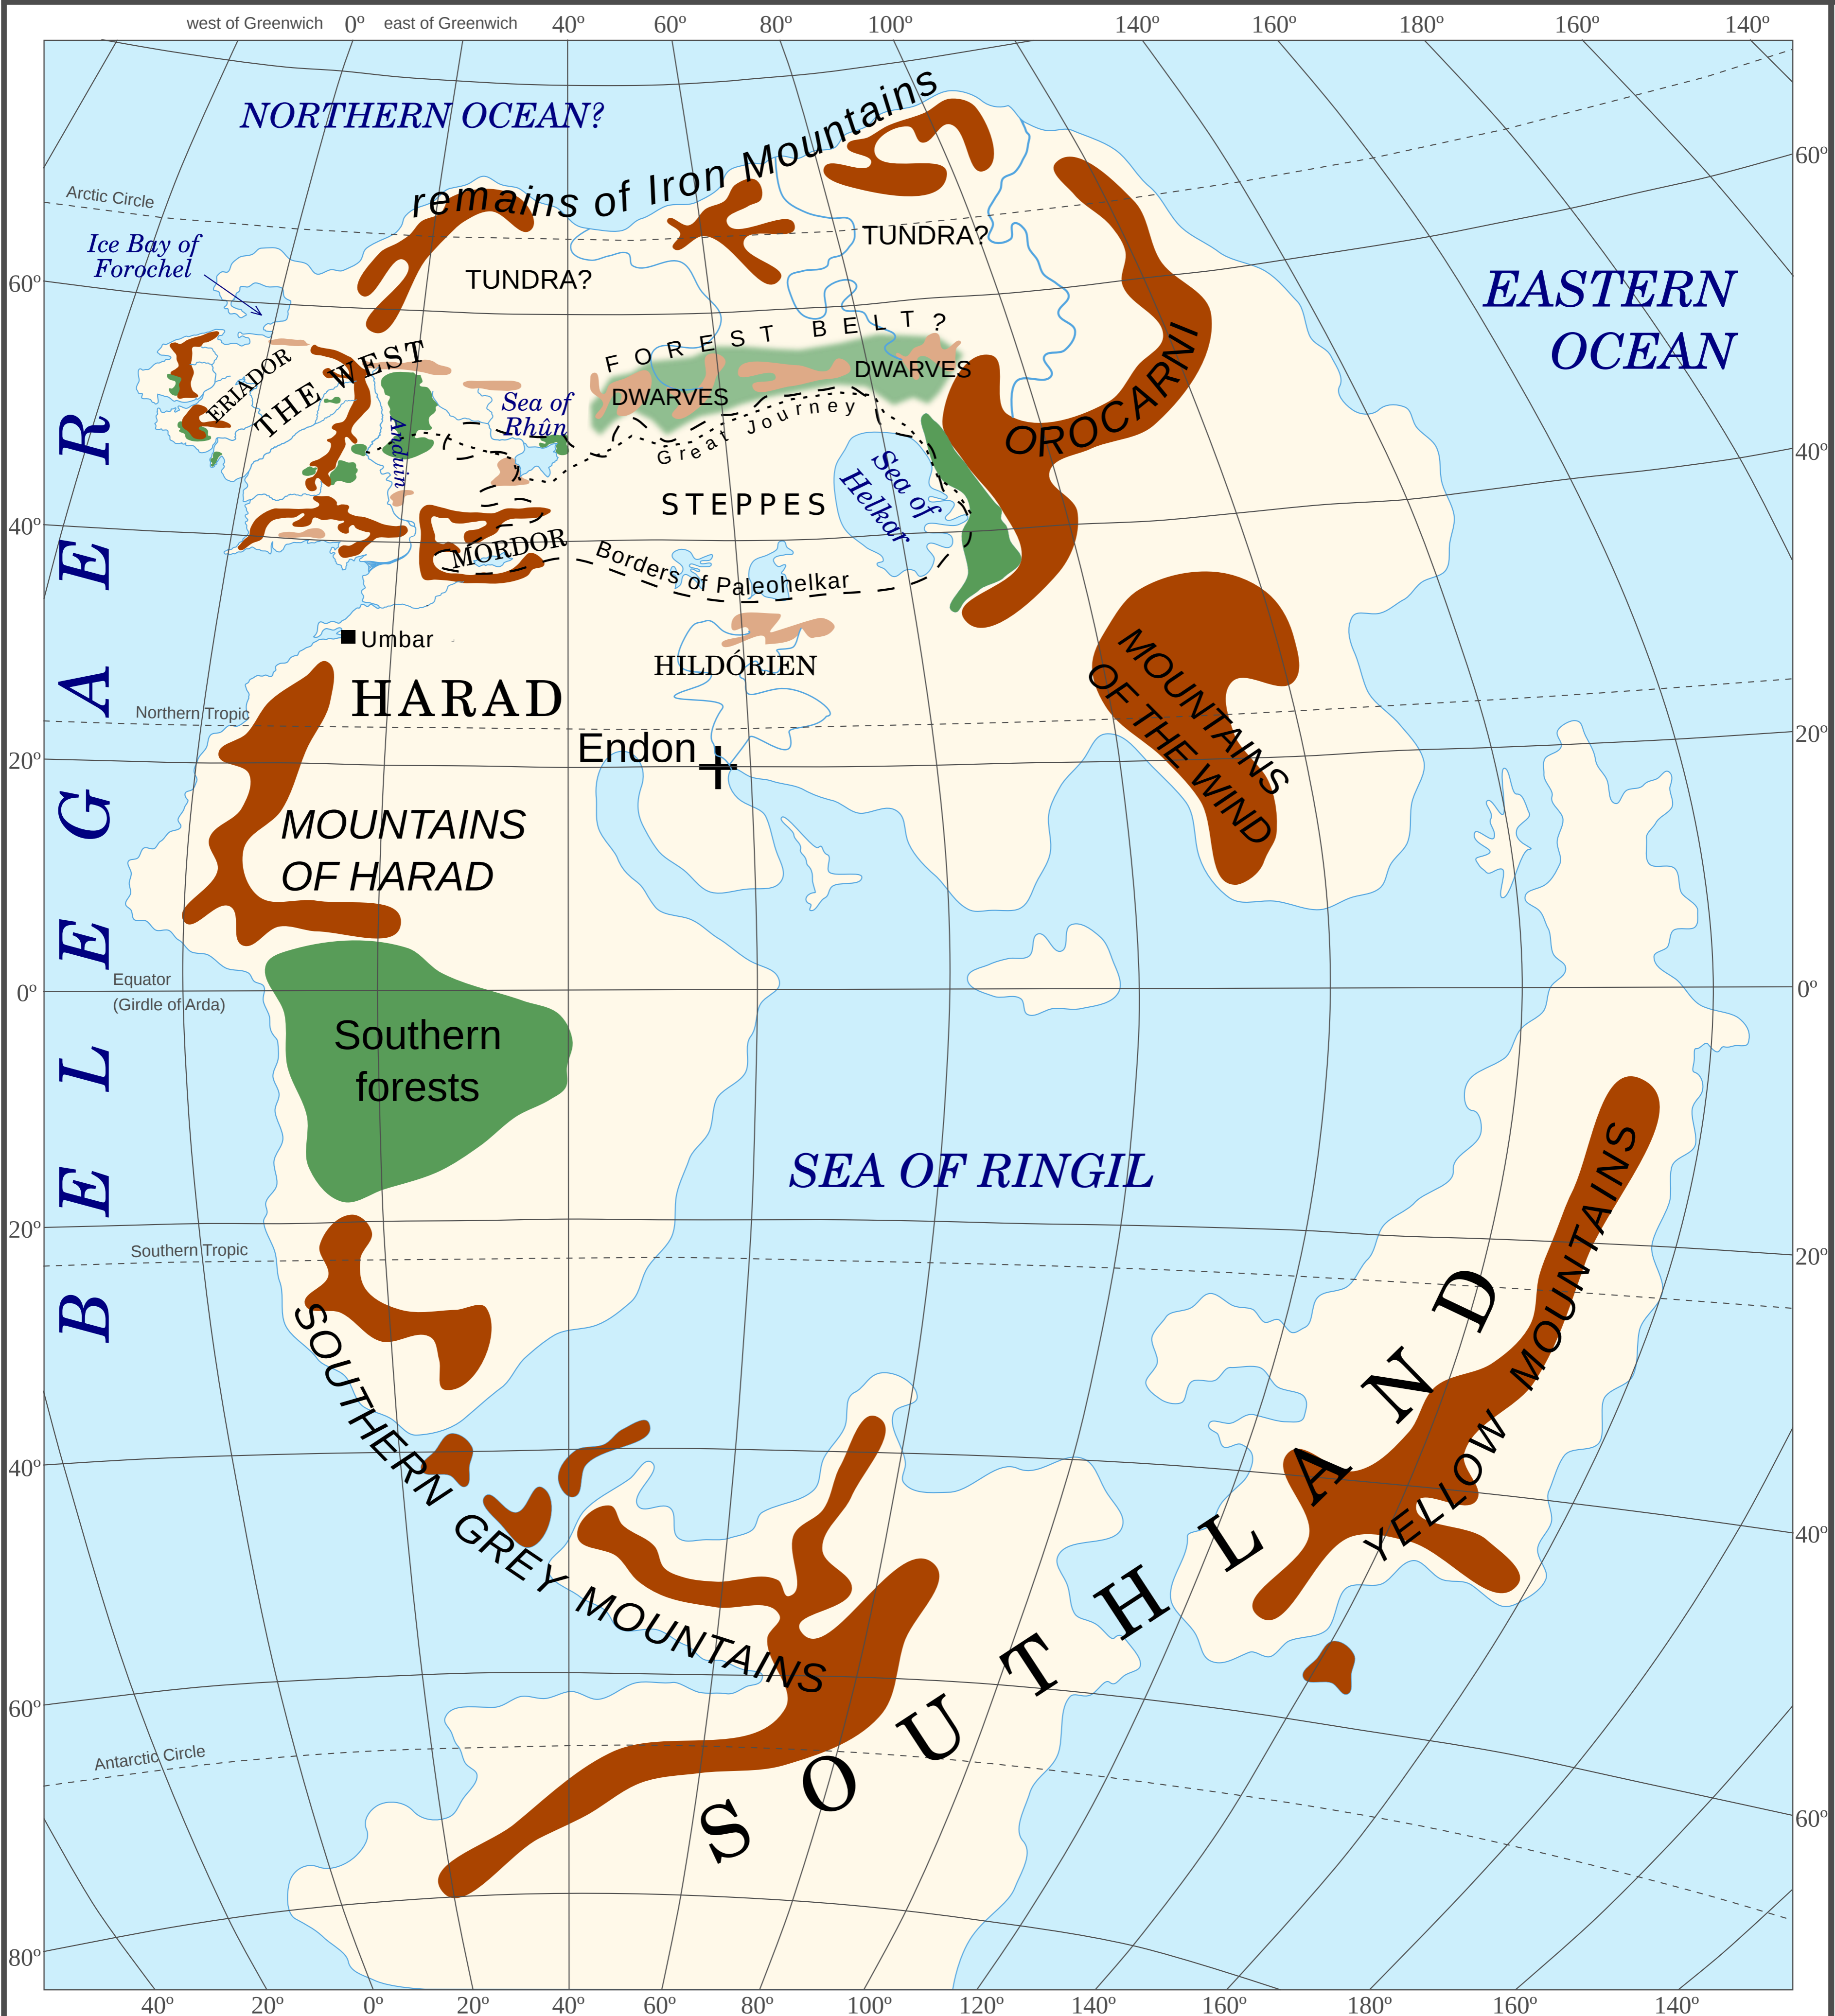

MIDDLE-EARTH IN THE THIRD AGE

MAP KEY

- | | | | | | |
|--|-----------|--|----------------|--|--|
| | Mountains | | Rivers | | Forest |
| | Hills | | Sea, coastline | | Approximate territory of the forest belt in the East of Middle-earth |

Scale 1:90 000 000 (900 km in 1 cm)